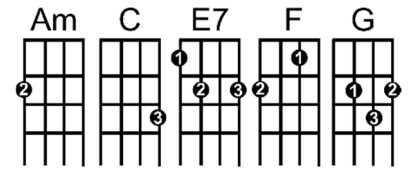

GOT MY MIND SET ON YOU – Rudy Clark 1962

Intro: I got my mind [Am] set [E7] on [Am] you,
I got my mind [C] set [G] on [C] you. (x2)

1. But it's gonna' take [C] money, [F] [G]
A whole lotta' [C] spending [F] money, [G]
It's gonna' take [C] plenty of money [F] [G] to do it [C] right, child. [F] [G]

Chorus:

[n/c] I got my mind [Am] set [E7] on [Am] you, I got my mind [C] set [G] on [C] you
I got my mind [Am] set [E7] on [Am] you, I got my mind [C] set [G] on [C] you.

Bridge: [C] And this time I know it's for [F] real, the [C] feeling that I [F] feel,
I [C] know if I put my mind [F] to it, I [C] know that I really could [G] do it.

Repeat verses 3 & 4 then:

[n/c] I got my mind [Am] set [E7] on [Am] you, I got my mind [C] set [G] on [C] you
[Am] Set [E7] on [C] you, set [G] on [C] you. (x4)