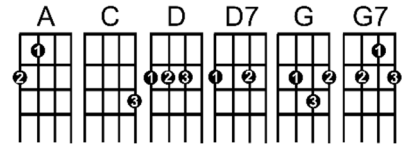

I LOVE YOU BECAUSE - Leon Payne 1949

Intro: [G] [G7] [C] [D7]

1. I [G] love you be[G7]cause you under[C]stand, dear,
[G] Every single thing I try to [D] do.
You're [G] always there to [G7] lend a helping [C] hand, dear.
I [G] love you most of [D] all because you're [G] you.

Chorus:

No [C] matter what the world may say [G] about me,
I [A] know your love will always see me [D] through.
I [G] love you for the [G7] way you never doubt [C] me,
But [G] most of all I [D] love you 'cos you're [G] you. [C] [G]

Inst: Verse 1

2. I [G] love you be[G7]cause my heart is [C] lighter
[G] Every time I'm walking by your [D] side.
I [G] love you be[G7]cause the future's [C] brighter,
The [G] door to happi[D]ness you open [G] wide.

Inst: Verse 2

3. I [G] love you be[G7]cause my heart is [C] lighter
[G] Every time I'm walking by your [D] side.
I [G] love you be[G7]cause the future's [C] brighter,
The [G] door to happi[D]ness you open [G] wide.