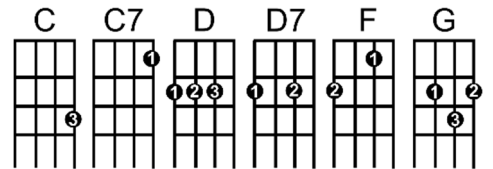

I'LL BE YOUR BABY TONIGHT – Bob Dylan 1967

Intro: C C7 D D7 F G C G

C C7

1. Close your eyes, close the door,

D D7

You don't have to worry any more,

F G C F C G

I.....'ll be, your baby tonight.

C C7

2. Shut the light, shut the shade,

D D7

You don't have to be afraid,

F G C F C G

I.....'ll be, your baby tonight.

Bridge: F

Well, that mockingbird's gonna sail away,

C
We're gonna forget it,

D

That big, fat moon is gonna shine like a spoon,

- G (break) G

But we're gonna let it, you won't regret it.

C C7

3. Kick your shoes off, do not fear,

D D7

Bring that bottle over here,

F G C F C G (C)

I.....'ll be, your baby tonight.

Instrumental Verse 3

Bridge

Verse 3