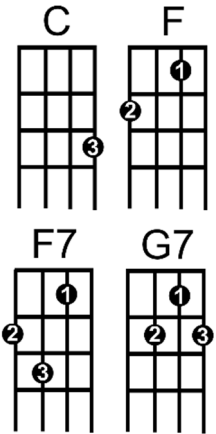

KEY TO THE HIGHWAY – Chas Segar and Big Bill Broonzy 1940

Intro: Verse 1

1. I got the [C] key to the [G7] highway,
[F] I'm billed out and bound [F7] to go,
I'm gonna [C] leave here running,
Cause [G7] walkin' is most too [C] slow (run) [G7]

2. I'm going [C] down to the [G7] border,
[F] Where I'm better [F7] known,
Cause [C] woman you don't do nothin',
But [G7] drive a good man 'way from [C] home (run) [G7]

3. Now, when the [C] moon creeps over the [G7] mountain
[F] You know I'll be on my [F7] way
I'm gonna [C] walk this ol' highway,
Until [G7] the break of [C] day (run) [G7]

4. Instrumental verse

5. Give me [C] one more, kiss [G7] mama,
[F] Just before I [F7] go,
I'm gonna [C] leave here running,
Ain't [G7] coming back no [C] more (run) [G7]

6. I'm goin' [C] down to West [G7] Texas,
I'm goin' [F] down behind the [F7] sun
I'm gonna [C] ask the good Lord
What [G7] evil have I [C] done (run) [G7]

7. So [C] long and good [G7] bye,
[F] Yes, I had to say good [F7] bye,
'Cause I'm [C] gonna walk, walk this ol' high [G7] way,
Deep 'til the day I [C] die (run) [G7] [C]

RUN:
A|-----2---||
E|-----1---||
C|-----2---||
G|--3--2--1--0--0---||