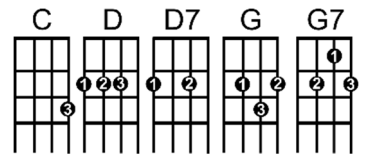

KING OF THE ROAD - Roger Miller 1964

Intro: G C D7 G

G C D7 G
1. Trailers for sale or rent, rooms to let fifty cents
C D D7
No phone, no pool, no pets; I ain't got no cigarettes

G C
Ah, but..two hours of pushin' broom

D7 G
Buys an eight by twelve four-bit room

G7 C D7 G
I'm a man of means by no means - King of the Road.

G C D7 G
2. Third boxcar, midnight train, destination...Bangor, Maine.

C D D7
Old worn out suits and shoes, I don't pay no union dues,

G C
I smoke old stogies I have found.

D7 G
Short, but not too big around

G7 C D7 G
I'm a man of means by no means - King of the Road.

Bridge: G C
I know every engineer on every train

D7 G
All of their children, and all of their names

C
And every handout in every town

D
And every lock that ain't locked

D7
When no one's around. I sing...

Verse 1

Bridge

Verse 2 - repeat last line