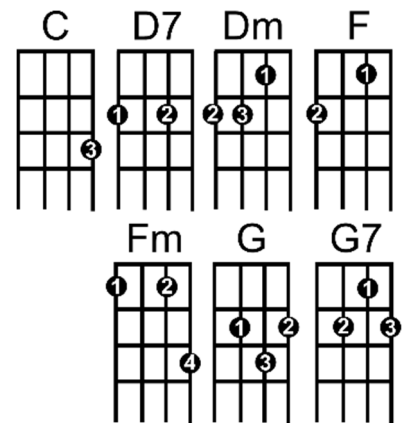

SENTIMENTAL JOURNEY - Brown / Horner / Green 1944

Intro: Hum 1st Verse

1. [C] Gonna take a sentimental journey,
Gonna set my [G] heart at ease,
[C] Gonna make a [F] sentimental [Fm] journey
[C] To renew old [G] memo[C]ries.

2. [C] Got my bag, got my reservation,
Spent each dime I [G] could afford,
[C] Like a child in [F] wild antici[Fm]pation,
[C] long to hear that [G] "All a[C]board".

Bridge:

[F] Seven, that's the time we leave, at [C] seven,
I'll be waitin' up for [D7] heaven,
Countin' every mile of [G] railroad [Dm] track
That [G] takes me [G7] back.

3. [C] Never thought my heart could be so yearny,
Why did I de[G]cide to roam?
[C] Gotta take that [F] sentimental [Fm] journey,
[C] Sentimental [G] journey [C] home.

Instrumental Verse 3 then

Bridge:

[F] Seven, that's the time we leave, at [C] seven,
I'll be waitin' up for [D7] heaven,
Countin' every mile of [G] railroad [Dm] track
That [G] takes me [G7] back.

4. [C] Never thought my heart could be so yearny,
Why did I de[G]cide to roam?
[C] Gotta take that [F] sentimental [Fm] journey,
[C] Sentimental [G] journey [C] home.
[C] Sentimental [G] journey [C] home.
[C] Sentimental [G] journeyjourney [C] home.