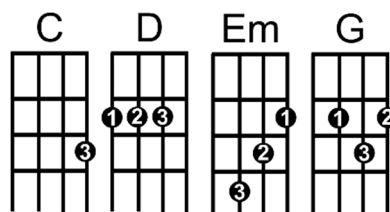

**WILLIN'** – Lowell George 1971

Intro: G D Em C G C G

G D  
1. I've been warped by the rain, driven by the snow  
Em C G C G  
Drunk and dirty - don't you know, but I'm still.. ..willin'

G D  
I was out on the road late at night  
Em C G C G  
Seen my pretty Alice in every headlight. Alice. ..Dallas Alice

Chorus: C D G  
And I been from Tucson to Tucumcari , Tehachapi to Tonapa  
C  
Driven every kind of rig that's ever been made

D  
Driven the back roads so I wouldn't get weighed  
n/c C↓ C↓ C↓ G D  
If ya give me weed, whites and wine and you show me a sign  
G C G  
I'll be willin' to be movin'

**Instrumental Verse 1**

G D  
2. Kicked by the wind, robbed by the sleet  
Em C  
Had my head stoved in but I'm still on my feet  
G C G  
But I'm still.. ..willin'  
G D  
Smuggled some smokes and folks from Mexico  
Em C G C G  
Baked by the sun every time I go to Mexico